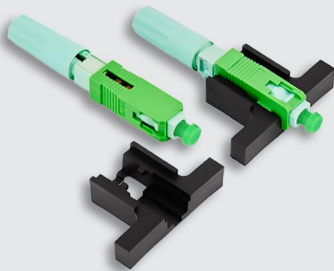

SC FAST FIBER CONNECTOR-T (Series)

LX-T13(53mm)(Gland type)-APC

LX-T13(53mm)(Gland type)-UPC

LX-T18(58mm)(Nut type)-APC

LX-T18(58mm)(Nut type)-UPC

Fixed Length

Use the sharp comers to open the flap

SC FAST FIBER CONNECTOR-G (Series)