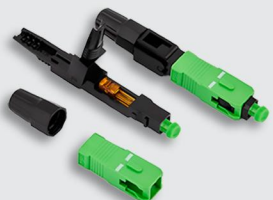

LX-DR17(52mm)-APC

LX-DR17(52mm)-UPC

Optical Fiber Coating Can Be Peeled Of
(Use the sharp corners to open the flap)

SC FAST FIBER CONNECTOR- Routine Series

LX-01-A(60mm)-APC

LX-01-A(60mm)-UPC

LX-01-B(60mm)-APC

LX-01-B(60mm)-UPC

Fixed Length

LX-01-C(55mm)-APC

LX-01-C(55mm)-UPC

LX-02-A(53mm)-APC

LX-02-A(53mm)-UPC

LX-02-B(53mm)-APC

LX-02-B(53mm)-UPC