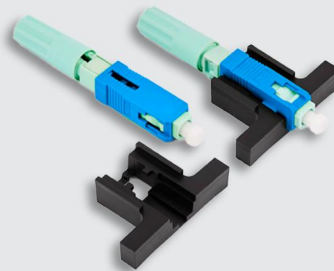

SC FAST FIBER CONNECTOR-T (Series)

LX-T13(53mm)(Gland type)-APC

LX-T13(53mm)(Gland type)-UPC

LX-T18(58mm)(Nut type)-APC

LX-T18(58mm)(Nut type)-UPC

Fixed Length

Use the sharp comers to open the flap

SC FAST FIBER CONNECTOR-G (Series)