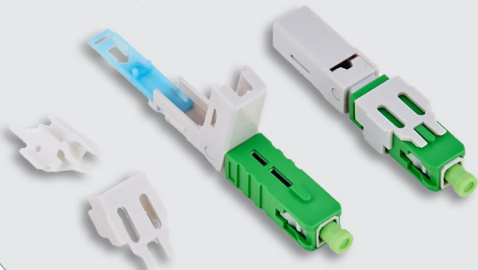

LX-DR15(52mm)-APC