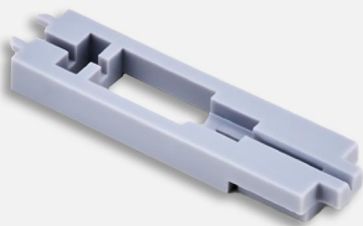

LX-10(50mm)-UPC

LX-11-A(53mm)-APC

LX-11-A(53mm)-UPC

Optical Fiber Coating Can Be Peeled Off

SC FAST FIBER CONNECTOR-LX-14

LX-14(52mm)-APC

LX-14(52mm)-UPC

JIG FUNCTION

Fixed Length

SC FAST FIBER CONNECTOR-LX-11-B

LX-11-B(52mm)-APC

LX-11-B(52mm)-UPC

JIG FUNCTION

Use the sharp corners to open the flap

LC FAST FIBER CONNECTOR-LC (Series)

LX-LC-A(44mm)-(DROP CABLE)-APC

LX-LC-A(44mm)-(DROP CABLE)-UPC

Fixed Length

LX-LC-D(45mm)-(GENERAL TYPE)-APC

LX-LC-D(45mm)-(GENERAL TYPE)-UPC

Optical Fiber Coating Can Be Peeled Off

LX-LC-E(47mm)-(ROUND CABLE)-APC

LX-LC-E(47mm)-(ROUND CABLE)-UPC