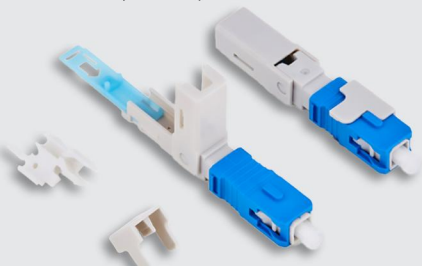

SC FAST FIBER CONNECTOR-Drawer (Series)

LX-DR12-A(52mm)-APC

LX-DR12-A(52mm)-UPC

Optical Fiber Coating Can Be Peeled Of
(Use the sharp corners to open the flap)

LX-DR12-B(52mm)-APC

LX-DR12-B(52mm)-UPC

Optical Fiber Coating Can Be Peeled Of
(Use the sharp corners to open the flap)