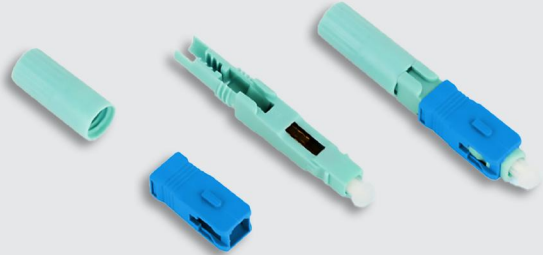

LX-G55(55mm)-UPC