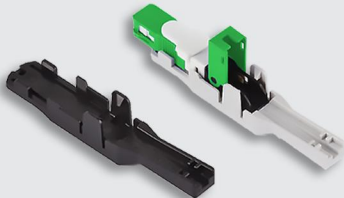

LX-04-A(50mm)-APC

LX-04-A(50mm)-UPC

Optical Fiber Coating Can Be Peeled Off

LX-04-B(50mm)-APC

LX-04-B(50mm)-UPC

SC FAST FIBER CONNECTOR- Routine Series

LX-07-A(50mm)-APC

LX-07-A(50mm)-UPC

LX-09-A(52mm)-APC

LX-09-A(52mm)-UPC

Fixed Length

LX-09-B(52mm)-APC

LX-09-B(52mm)-UPC

LX-09 (Operator Aids)

LX-09 (Operator Aids)

LX-10(50mm)-APC

LX-10(50mm)-UPC

LX-11-A(53mm)-APC

LX-11-A(53mm)-UPC

Optical Fiber Coating Can Be Peeled Off

SC FAST FIBER CONNECTOR-LX-14

LX-14(52mm)-APC

LX-14(52mm)-UPC

JIG FUNCTION

Fixed Length

SC FAST FIBER CONNECTOR-LX-11-B

LX-11-B(52mm)-APC

LX-11-B(52mm)-UPC

JIG FUNCTION

Use the sharp corners to open the flap

LC FAST FIBER CONNECTOR-LC (Series)

LX-LC-A(44mm)-(DROP CABLE)-APC