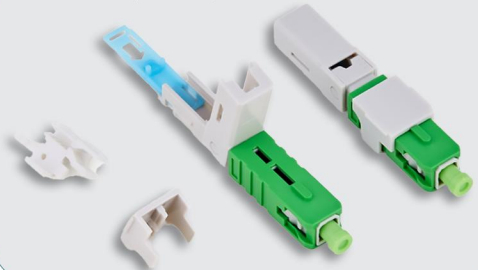

LX-DR15(52mm)-APC

LX-DR15(52mm)-UPC

Optical Fiber Coating Can Be Peeled Of
(Use the sharp corners to open the flap)

LX-DR16(52mm)-APC

LX-DR16(52mm)-UPC

Optical Fiber Coating Can Be Peeled Of
(Use the sharp corners to open the flap)

LX-DR17(52mm)-APC

LX-DR17(52mm)-UPC

Optical Fiber Coating Can Be Peeled Of
(Use the sharp corners to open the flap)

SC FAST FIBER CONNECTOR- Routine Series

LX-01-A(60mm)-APC

LX-01-A(60mm)-UPC

LX-01-B(60mm)-APC

LX-01-B(60mm)-UPC

Fixed Length

LX-01-C(55mm)-APC

LX-01-C(55mm)-UPC

LX-02-A(53mm)-APC

LX-02-A(53mm)-UPC

LX-02-B(53mm)-APC

LX-02-B(53mm)-UPC