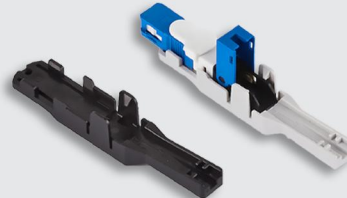

LX-04-A(50mm)-APC

LX-04-A(50mm)-UPC

Optical Fiber Coating Can Be Peeled Off

LX-04-B(50mm)-APC

LX-04-B(50mm)-UPC

SC FAST FIBER CONNECTOR- Routine Series

LX-07-A(50mm)-APC

LX-07-A(50mm)-UPC

LX-09-A(52mm)-APC

LX-09-A(52mm)-UPC

Fixed Length

LX-09-B(52mm)-APC

LX-09-B(52mm)-UPC

LX-09 (Operator Aids)

LX-09 (Operator Aids)

LX-10(50mm)-APC

LX-10(50mm)-UPC

LX-11-A(53mm)-APC

LX-11-A(53mm)-UPC

Optical Fiber Coating Can Be Peeled Off

SC FAST FIBER CONNECTOR-LX-14

LX-14(52mm)-APC

LX-14(52mm)-UPC

JIG FUNCTION

Fixed Length

SC FAST FIBER CONNECTOR-LX-11-B

LX-11-B(52mm)-APC

LX-11-B(52mm)-UPC

JIG FUNCTION

Use the sharp corners to open the flap

LC FAST FIBER CONNECTOR-LC (Series)

LX-LC-A(44mm)-(DROP CABLE)-APC