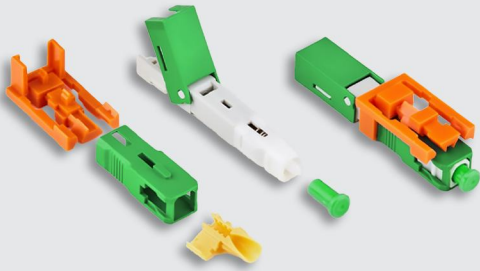

LX-10(50mm)-UPC

LX-11-A(53mm)-APC

LX-11-A(53mm)-UPC

Optical Fiber Coating Can Be Peeled Off

SC FAST FIBER CONNECTOR-LX-14

LX-14(52mm)-APC

LX-14(52mm)-UPC

JIG FUNCTION

Fixed Length

SC FAST FIBER CONNECTOR-LX-11-B

LX-11-B(52mm)-APC

LX-11-B(52mm)-UPC

JIG FUNCTION

Use the sharp corners to open the flap

LC FAST FIBER CONNECTOR-LC (Series)

LX-LC-A(44mm)-(DROP CABLE)-APC