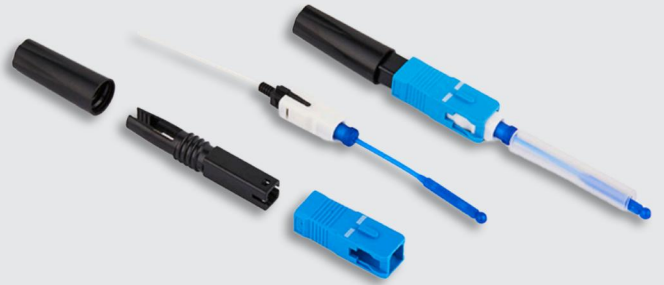

LC HOT MELT CONNECTOR

RL09(0.9mm)-APC

RL09(0.9mm)-UPC

SC HOT MELT CONNECTOR

RS58(58mm)-APC

RS58(58mm)-UPC

RS09(0.9mm)-APC

RS09(0.9mm)-UPC

FC HOT MELT CONNECTOR

FC(55mm)-APC

FC(55mm)-UPC

OPTICAL FIBER COLD SPLICE

90mm-Optical fiber cold splice-Ceramic

90mm-Optical fiber cold splice-Metal

WATERPROOF CONNECTOR SERIES: OPTITAP SC FAST CONNECTOR TYPE

MINI SC-L02/APC (Field Installable Fast Waterproof Connector) 2.0,3.0,5.0,2*3,2*1.6,2*5mm

MINI SC-L02/UPC (Field Installable Fast Waterproof Connector) 2.0,3.0,5.0,2*3,2*1.6,2*5mm

MINI SC-L04/APC (Field Installable Fast Waterproof Connector) 2.0,3.0,5.0,2*3,2*1.6,2*5mm