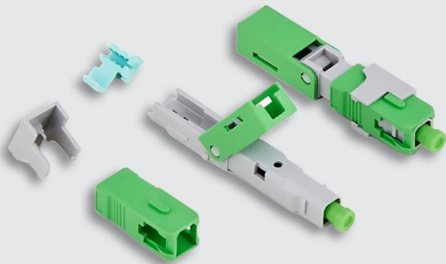

LX-10(50mm)-UPC

LX-11-A(53mm)-APC

LX-11-A(53mm)-UPC

Optical Fiber Coating Can Be Peeled Off

SC FAST FIBER CONNECTOR-LX-14

LX-14(52mm)-APC

LX-14(52mm)-UPC

JIG FUNCTION

Fixed Length

SC FAST FIBER CONNECTOR-LX-11-B

LX-11-B(52mm)-APC

LX-11-B(52mm)-UPC

JIG FUNCTION

Use the sharp corners to open the flap

LC FAST FIBER CONNECTOR-LC (Series)

LX-LC-A(44mm)-(DROP CABLE)-APC