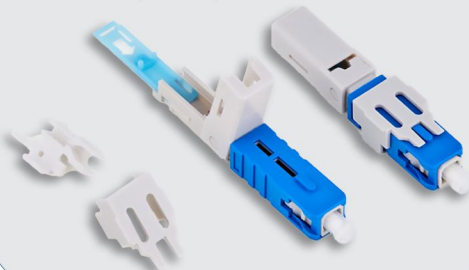

LX-DR15(52mm)-UPC

Optical Fiber Coating Can Be Peeled Of
(Use the sharp corners to open the flap)