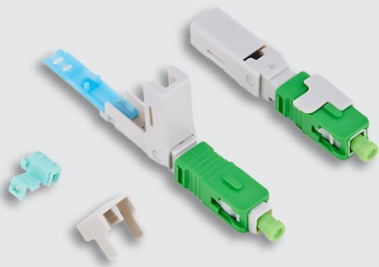

SC FAST FIBER CONNECTOR-T (Series)

LX-T13(53mm)(Gland type)-APC

LX-T13(53mm)(Gland type)-UPC

LX-T18(58mm)(Nut type)-APC

LX-T18(58mm)(Nut type)-UPC

Fixed Length

Use the sharp comers to open the flap

SC FAST FIBER CONNECTOR-G (Series)

LX-G55(55mm)-APC

LX-G55(55mm)-UPC

LX-G56(50mm)-APC

LX-G56(50mm)-UPC

JIG FUNCTION

Fixed Length

Fixed Length

Optical Fiber Coating Can Be Peeled Of

SC FAST FIBER CONNECTOR-Drawer (Series)

LX-DR12-A(52mm)-APC

LX-DR12-A(52mm)-UPC

Optical Fiber Coating Can Be Peeled Of
(Use the sharp corners to open the flap)

LX-DR12-B(52mm)-APC

LX-DR12-B(52mm)-UPC

Optical Fiber Coating Can Be Peeled Of
(Use the sharp corners to open the flap)