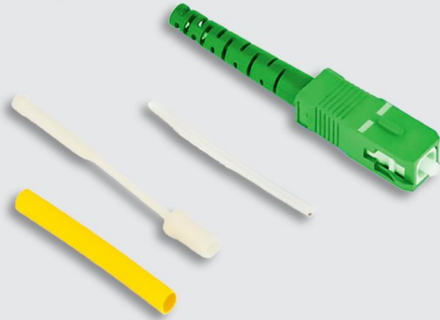

Optical Fiber Coating Can Be Peeled Off

LX-LC-F(44mm)-0.9MM (CABLE)-APC

LX-LC-F(44mm)-0.9MM (CABLE)-UPC

FC FAST FIBER CONNECTOR-FC (Series)

LX-FC(55mm)-(Crocodile mouth type)-APC

LX-FC(55mm)-(Crocodile mouth type)-UPC

LC HOT MELT CONNECTOR

RL09(0.9mm)-APC

RL09(0.9mm)-UPC

SC HOT MELT CONNECTOR

RS58(58mm)-APC

RS58(58mm)-UPC

RS09(0.9mm)-APC

RS09(0.9mm)-UPC

FC HOT MELT CONNECTOR

FC(55mm)-APC

FC(55mm)-UPC

OPTICAL FIBER COLD SPLICE

90mm-Optical fiber cold splice-Ceramic

90mm-Optical fiber cold splice-Metal

WATERPROOF CONNECTOR SERIES: OPTITAP SC FAST CONNECTOR TYPE

MINI SC-L02/APC (Field Installable Fast Waterproof Connector) 2.0,3.0,5.0,2*3,2*1.6,2*5mm

MINI SC-L02/UPC (Field Installable Fast Waterproof Connector) 2.0,3.0,5.0,2*3,2*1.6,2*5mm

MINI SC-L04/APC (Field Installable Fast Waterproof Connector) 2.0,3.0,5.0,2*3,2*1.6,2*5mm