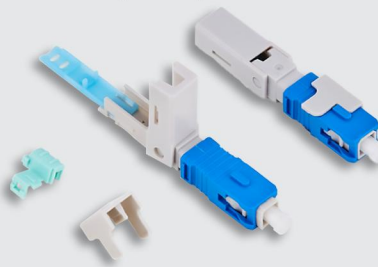

LX-G55(55mm)-APC

LX-G55(55mm)-UPC

LX-G56(50mm)-APC

LX-G56(50mm)-UPC

JIG FUNCTION

Fixed Length

Fixed Length

Optical Fiber Coating Can Be Peeled Of

SC FAST FIBER CONNECTOR-Drawer (Series)

LX-DR12-A(52mm)-APC

LX-DR12-A(52mm)-UPC

Optical Fiber Coating Can Be Peeled Of
(Use the sharp corners to open the flap)

LX-DR12-B(52mm)-APC

LX-DR12-B(52mm)-UPC

Optical Fiber Coating Can Be Peeled Of
(Use the sharp corners to open the flap)