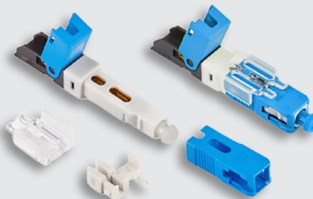

LX-04-A(50mm)-APC

LX-04-A(50mm)-UPC

Optical Fiber Coating Can Be Peeled Off

LX-04-B(50mm)-APC

LX-04-B(50mm)-UPC

SC FAST FIBER CONNECTOR- Routine Series

LX-07-A(50mm)-APC

LX-07-A(50mm)-UPC

LX-09-A(52mm)-APC

LX-09-A(52mm)-UPC

Fixed Length

LX-09-B(52mm)-APC

LX-09-B(52mm)-UPC

LX-09 (Operator Aids)

LX-09 (Operator Aids)

LX-10(50mm)-APC

LX-10(50mm)-UPC

LX-11-A(53mm)-APC

LX-11-A(53mm)-UPC

Optical Fiber Coating Can Be Peeled Off

SC FAST FIBER CONNECTOR-LX-14

LX-14(52mm)-APC

LX-14(52mm)-UPC

JIG FUNCTION

Fixed Length

SC FAST FIBER CONNECTOR-LX-11-B

LX-11-B(52mm)-APC

LX-11-B(52mm)-UPC

JIG FUNCTION

Use the sharp corners to open the flap

LC FAST FIBER CONNECTOR-LC (Series)

LX-LC-A(44mm)-(DROP CABLE)-APC