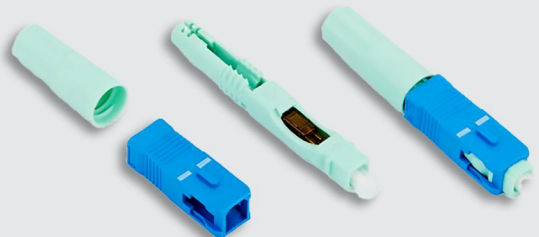

SC FAST FIBER CONNECTOR-W (Series)

LX-W01 (60mm) - APC

LX-W01(60mm)-UPC

LX-W02(53mm) - APC

LX-W02(53mm)-UPC

JIG FUNCTION

Fixed Length

Fixed Length

Optical Fiber Coating Can Be Peeled Off

SC FAST FIBER CONNECTOR-R (Series)

LX-R03(53mm)-APC

LX-R03(53mm)-UPC

JIG FUNCTION

Fixed Length

Fixed Length

Optical Fiber Coating Can Be Peeled Off

SC FAST FIBER CONNECTOR-R (Series)

LX-R04(50mm)-APC

LX-R04(50mm)-UPC

Fixed Length

LX-R05(50mm)-APC

LX-R05(50mm)-UPC

Fixed Length

LX-R06(50mm)-APC