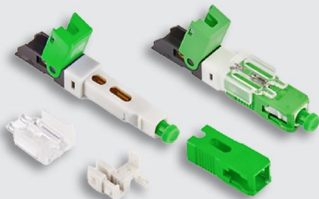

LX-04-A(50mm)-APC

LX-04-A(50mm)-UPC

Optical Fiber Coating Can Be Peeled Off

LX-04-B(50mm)-APC

LX-04-B(50mm)-UPC

SC FAST FIBER CONNECTOR- Routine Series

LX-07-A(50mm)-APC

LX-07-A(50mm)-UPC

LX-09-A(52mm)-APC

LX-09-A(52mm)-UPC

Fixed Length

LX-09-B(52mm)-APC

LX-09-B(52mm)-UPC

LX-09 (Operator Aids)

LX-09 (Operator Aids)

LX-10(50mm)-APC

LX-10(50mm)-UPC

LX-11-A(53mm)-APC

LX-11-A(53mm)-UPC

Optical Fiber Coating Can Be Peeled Off

SC FAST FIBER CONNECTOR-LX-14

LX-14(52mm)-APC

LX-14(52mm)-UPC

JIG FUNCTION

Fixed Length

SC FAST FIBER CONNECTOR-LX-11-B

LX-11-B(52mm)-APC

LX-11-B(52mm)-UPC

JIG FUNCTION

Use the sharp corners to open the flap

LC FAST FIBER CONNECTOR-LC (Series)

LX-LC-A(44mm)-(DROP CABLE)-APC