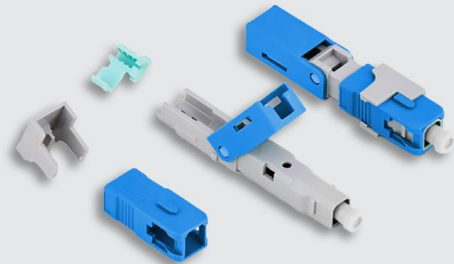

LX-10(50mm)-UPC

LX-11-A(53mm)-APC

LX-11-A(53mm)-UPC

Optical Fiber Coating Can Be Peeled Off

SC FAST FIBER CONNECTOR-LX-14

LX-14(52mm)-APC

LX-14(52mm)-UPC

JIG FUNCTION

Fixed Length

SC FAST FIBER CONNECTOR-LX-11-B

LX-11-B(52mm)-APC

LX-11-B(52mm)-UPC

JIG FUNCTION

Use the sharp corners to open the flap

LC FAST FIBER CONNECTOR-LC (Series)

LX-LC-A(44mm)-(DROP CABLE)-APC