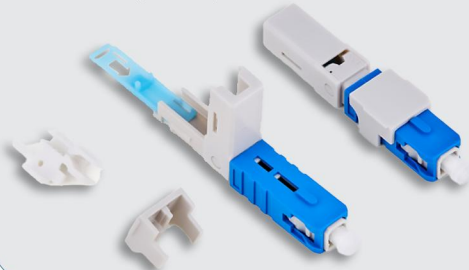

LX-DR15(52mm)-APC

LX-DR15(52mm)-UPC

Optical Fiber Coating Can Be Peeled Of
(Use the sharp corners to open the flap)

LX-DR16(52mm)-APC

LX-DR16(52mm)-UPC

Optical Fiber Coating Can Be Peeled Of
(Use the sharp corners to open the flap)

LX-DR17(52mm)-APC

LX-DR17(52mm)-UPC

Optical Fiber Coating Can Be Peeled Of
(Use the sharp corners to open the flap)

SC FAST FIBER CONNECTOR- Routine Series

LX-01-A(60mm)-APC

LX-01-A(60mm)-UPC

LX-01-B(60mm)-APC