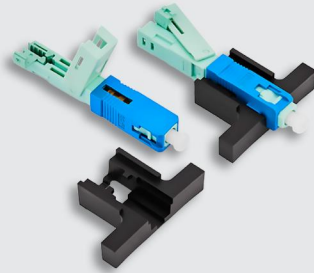

LX-R21(53mm)-UPC

SC FAST FIBER CONNECTOR-Z (Series)

LX-Z31(53mm)-APC

LX-Z31(53mm)-UPC

Fixed Length

LX-Z32(53mm)-APC

LX-Z32(53mm)-UPC

Optical Fiber Coating Can Be Peeled Off

LX-Z33(53mm)-APC

LX-Z33(53mm)-UPC

LX-Z34(53mm)-APC

LX-Z34(53mm)-UPC

LX-Z35(53mm)-APC

LX-Z35(53mm)-UPC

LX-Z36(53mm)-APC

LX-Z36(53mm)-UPC

SC FAST FIBER CONNECTOR-T (Series)

LX-T13(53mm)(Gland type)-APC

LX-T13(53mm)(Gland type)-UPC

LX-T18(58mm)(Nut type)-APC

LX-T18(58mm)(Nut type)-UPC

Fixed Length

Use the sharp comers to open the flap

SC FAST FIBER CONNECTOR-G (Series)