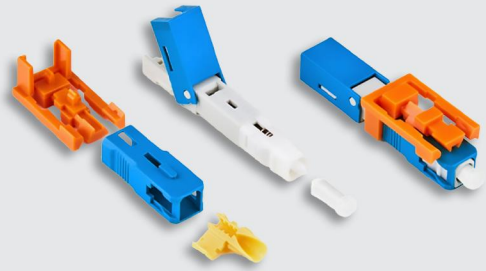

LX-10(50mm)-UPC

LX-11-A(53mm)-APC

LX-11-A(53mm)-UPC

Optical Fiber Coating Can Be Peeled Off

SC FAST FIBER CONNECTOR-LX-14

LX-14(52mm)-APC

LX-14(52mm)-UPC

JIG FUNCTION

Fixed Length

SC FAST FIBER CONNECTOR-LX-11-B

LX-11-B(52mm)-APC

LX-11-B(52mm)-UPC

JIG FUNCTION

Use the sharp corners to open the flap

LC FAST FIBER CONNECTOR-LC (Series)

LX-LC-A(44mm)-(DROP CABLE)-APC