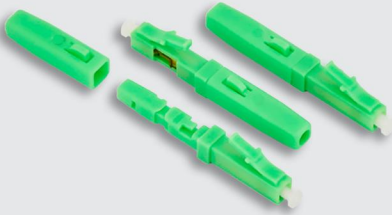

LX-10(50mm)-UPC

LX-11-A(53mm)-APC

LX-11-A(53mm)-UPC

Optical Fiber Coating Can Be Peeled Off

SC FAST FIBER CONNECTOR-LX-14

LX-14(52mm)-APC

LX-14(52mm)-UPC

JIG FUNCTION

Fixed Length

SC FAST FIBER CONNECTOR-LX-11-B

LX-11-B(52mm)-APC

LX-11-B(52mm)-UPC

JIG FUNCTION

Use the sharp corners to open the flap

LC FAST FIBER CONNECTOR-LC (Series)

LX-LC-A(44mm)-(DROP CABLE)-APC

LX-LC-A(44mm)-(DROP CABLE)-UPC

Fixed Length

LX-LC-D(45mm)-(GENERAL TYPE)-APC

LX-LC-D(45mm)-(GENERAL TYPE)-UPC

Optical Fiber Coating Can Be Peeled Off

LX-LC-E(47mm)-(ROUND CABLE)-APC

LX-LC-E(47mm)-(ROUND CABLE)-UPC