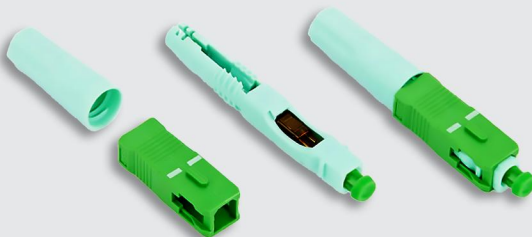

SC FAST FIBER CONNECTOR-W (Series)

LX-W01 (60mm) - APC

LX-W01(60mm)-UPC

LX-W02(53mm) - APC

LX-W02(53mm)-UPC

JIG FUNCTION

Fixed Length

Fixed Length

Optical Fiber Coating Can Be Peeled Off

SC FAST FIBER CONNECTOR-R (Series)

LX-R03(53mm)-APC

LX-R03(53mm)-UPC

JIG FUNCTION

Fixed Length

Fixed Length

Optical Fiber Coating Can Be Peeled Off