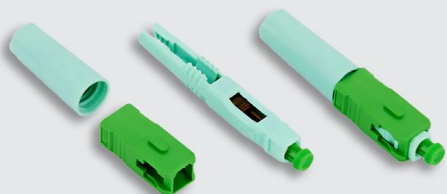

SC FAST FIBER CONNECTOR-W (Series)

LX-W01 (60mm) - APC

LX-W01(60mm)-UPC

LX-W02(53mm) - APC

LX-W02(53mm)-UPC

JIG FUNCTION

Fixed Length

Fixed Length

Optical Fiber Coating Can Be Peeled Off

SC FAST FIBER CONNECTOR-R (Series)

LX-R03(53mm)-APC

LX-R03(53mm)-UPC

JIG FUNCTION

Fixed Length

Fixed Length

Optical Fiber Coating Can Be Peeled Off

SC FAST FIBER CONNECTOR-R (Series)

LX-R04(50mm)-APC

LX-R04(50mm)-UPC

Fixed Length

LX-R05(50mm)-APC

LX-R05(50mm)-UPC

Fixed Length

LX-R06(50mm)-APC