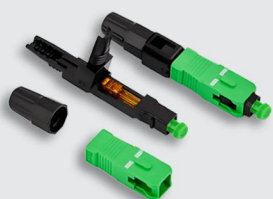

LX-DR17(52mm)-APC

LX-DR17(52mm)-UPC

Optical Fiber Coating Can Be Peeled Of
(Use the sharp corners to open the flap)

SC FAST FIBER CONNECTOR- Routine Series

LX-01-A(60mm)-APC

LX-01-A(60mm)-UPC

LX-01-B(60mm)-APC

LX-01-B(60mm)-UPC

Fixed Length

LX-01-C(55mm)-APC

LX-01-C(55mm)-UPC

LX-02-A(53mm)-APC

LX-02-A(53mm)-UPC

LX-02-B(53mm)-APC

LX-02-B(53mm)-UPC