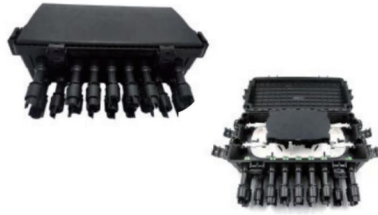

GJS-D033-A
144-Core Mechanical Splice Closure
Size:450*c230

PLC

PLC

PLASTIC SPLITTER BOX

FOSC-M31
8-Port Core Optic Terminal Box
Size:248*276*124.5MM

FOSC-M33
16-Port Core Optic Terminal Box
Size:359*277*120MM