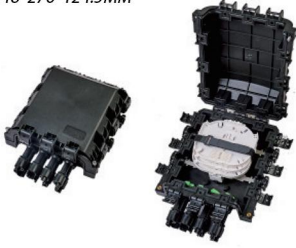

GJS-D033-A
144-Core Mechanical Splice Closure
Size:450*c230

PLC

PLC

PLASTIC SPLITTER BOX

FOSC-M31
8-Port Core Optic Terminal Box
Size:248*276*124.5MM

FOSC-M33
16-Port Core Optic Terminal Box
Size:359*277*120MM

FRB-1A
Single Port Core Optic Faceplate
Size:115*86*25MM

FBR-1B
Dual Port Core Optic Faceplate
Size:115*86*25MM

FOSC-A08
8-Port Termination Box
Size:182*183MM

FRB-2A
Dual Port Fiber Optic Faceplate
Size:84*130*24MM