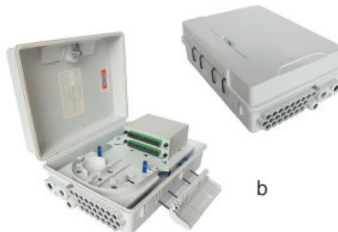

FAT-16D
16-Core Optical Cable Distribution Box
Size:300*230*75MM

FAT-16C
16-Core Optical Cable Distribution Box
Size:300*230*75MM

FAT-16L
16-Core Optical Cable Distribution Box
Size:327*258*88MM

FAT-16T
16-Core Optical Cable Distribution Box
Size:220*140*55MM

FAT-24C-I
24-Core Optical Cable Distribution Box
Size:340*250*110MM

FAT-24C-II
16-Core Optical Cable Distribution Box
Size:340*250*110MM

FAT-24B-I
24-Core Optical Cable Distribution Box
Size:320*240*100MM