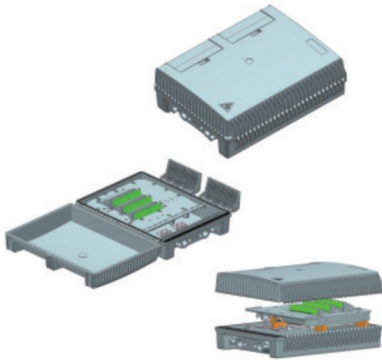

FATC-005
8-Core Optical Cable Distribution Box
Size:385*245*130MM

FATC-006
16-Core Optical Cable Distribution Box
Size:385*245*150MM

FATC-007
24-Port Optical Cable Distribution Box
Size:385*245*150MM

PLASTIC SPLITTER BOX

AFAT-002
16-Core Optical Cable Distribution Box
Size:285*190*110MM

FOP-16A
Size:550*230MM

FK-CTO-16MC
16-Core Optical Cable Distribution Box
Size:316*250*126MM

FS-24
24-Core Optical Cable Distribution Box
Size:240*300*90MM

CTO-48P
48-Core Building Entrance Terminal
Size:450*180*150MM

OTB-8A
8-Core Optical Cable Distribution Box
Size:295*270*75MM

OTB-12B
12-Core Optical Cable Distribution Box
Size:295*270*75MM

OTB-16A
16-Core Optical Cable Distribution Box
Size:295*260*95MM