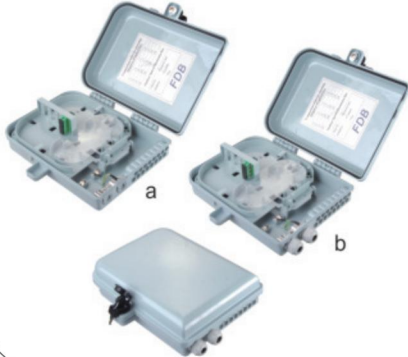

FAT-16C
16-Core Optical Cable Distribution Box
Size:300*230*75MM