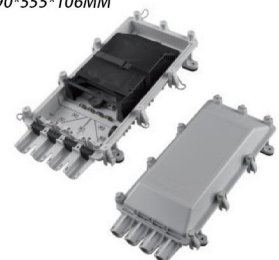

FAU-256
256-Core Splice Closure
Size:290*555*106MM