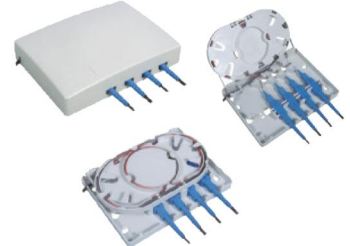

FRB-2B-I
Dual Port Fiber Optic Faceplate
Size:105*82*22MM

FRB-1C
Single Port Fiber Optic Faceplate
Size:145*89*16MM

FRB-2R
Fiber Optic Wall Plate Kit with Termination Box
Size:70*117*19MM

FRB-2P
Dual Port Fiber Optic Faceplate
Size:80*115*25MM

PLASTIC SPLITTER BOX

FRB-2D
Single Port Fiber Optic Faceplate
Size:86*86*22MM

FRS-2F
2-Fiber Wall Plate Kit with Termination Box
Size:116*70*15MM

FRB-2L
Dual Port Fiber Optic Faceplate
Size:102*80*25MM

FRB-3A-I
Single Port Fiber Optic Faceplate
Size:123*90*26MM

FRB-4A
4-Port Termination Box
Size:100.5*80.5*28.8MM

FRB-4B
4-Port Termination Box
Size:150*110*33MM

FRB-4C
4-Port Termination Box
Size:100*84*30MM

FRB-12A
In-Wall ONT Enclosure

DSB-4A
FTTH Drop Cable Closure
Size:180*72*21.5MM