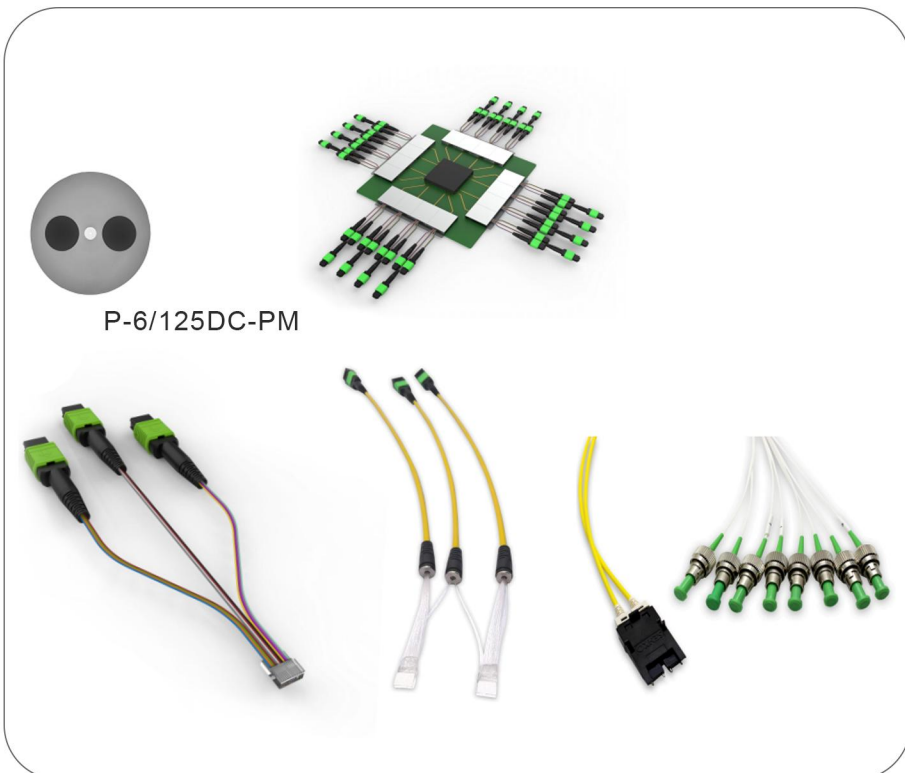

SUN CONEC
-Singapore & Malaysia-

Optical Interconnect Component

Make Connections Much Simpler

CONTENTS

Content	Page
Single Mode Parallel Optical Component Series	pg.01
FA (TX) + FSI / FA (RX) + Lens	pg.01
Z-block Optical Engine Product	pg.02
Large Channel High-Precision Polarization-Maintaining Optical Interconnection Component	pg.02
2D Fiber array / M*N FAU	pg.03
Multimode Parallel Optical Component Series	pg.03
AOC Active Optical Interconnect Component	pg.04

Single Mode Parallel Optical Component Series

MT-4*FA

MT-2*FA FSI

MT -3*FA FSI

48F MT-4FAU

Applications:

Suitable for single-mode medium-to-long reach DR4/DR8 series 800G/1.6T pluggable high-speed optical modules.

FA (TX) + FSI / FA (RX) + Lens

Applications:

Suitable for single-mode medium-to-long reach DR4/DR8 series 800G/1.6T silicon photonics high-speed optical modules.

Z-block Optical Engine Product

Applications:

Suitable for single-mode long-reach FR/LR/ZR series 800G/ 1.6T pluggable high-speed optical modules.

Large Channel High-Precision Polarization-Maintaining Optical Interconnection Component

P-6/125DC-PM

Applications: