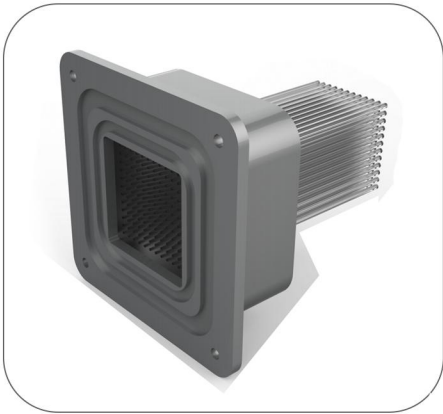

Single Mode Parallel Optical Component Series

MT-4*FA

MT-2*FA FSI

MT -3*FA FSI

48F MT-4FAU

Applications:

Suitable for single-mode medium-to-long reach DR4/DR8 series 800G/1.6T pluggable high-speed optical modules.

Suitable for single-mode long-reach FR/LR/ZR series 800G/ 1.6T pluggable high-speed optical modules.

Large Channel High-Precision Polarization-Maintaining Optical Interconnection Component

P-6/125DC-PM

Applications:

Suitable for Co-packaged Optics (CPO)

2D Fiber array / M*N FAU

Applications:

Suitable for OCS All-Optical Switch

Multimode Parallel Optical Component Series

MT-2*MT

MT-2*MT

MT - 2* Jumper

MT - 4* Jumper

Applications:

Suitable for multimode short-reach SR4/SR8 series 400G/800G pluggable high-speed optical modules

AOC Active Optical Interconnect Component

MPO-FA FSI

MPO Y Cable

Jumper AOC

MT AOC