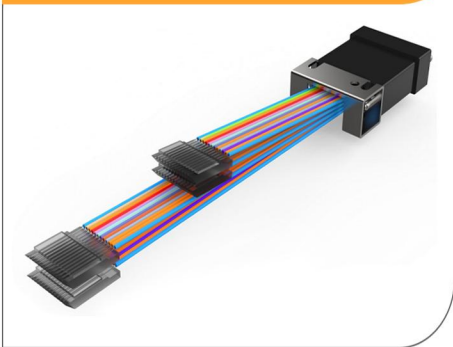

SUN CONEC
-Singapore & Malaysia-

Optical Interconnect Component

Make Connections Much Simpler

CONTENTS

Content	Page
Single Mode Parallel Optical Component Series	pg.01
FA (TX) + FSI / FA (RX) + Lens	pg.01
Z-block Optical Engine Product	pg.02
Large Channel High-Precision Polarization-Maintaining Optical Interconnection Component	pg.02
2D Fiber array / M*N FAU	pg.03
Multimode Parallel Optical Component Series	pg.03
AOC Active Optical Interconnect Component	pg.04

Single Mode Parallel Optical Component Series

MT-4*FA

MT-2*FA FSI

MT -3*FA FSI

48F MT-4FAU

Applications:

Suitable for single-mode medium-to-long reach DR4/DR8 series 800G/1.6T pluggable high-speed optical modules.

FA (TX) + FSI / FA (RX) + Lens

Applications:

Suitable for single-mode medium-to-long reach DR4/DR8 series 800G/1.6T silicon photonics high-speed optical modules.

Z-block Optical Engine Product

Applications:

Suitable for single-mode long-reach FR/LR/ZR series 800G/ 1.6T pluggable high-speed optical modules.

Large Channel High-Precision Polarization-Maintaining Optical Interconnection Component

P-6/125DC-PM

Applications: