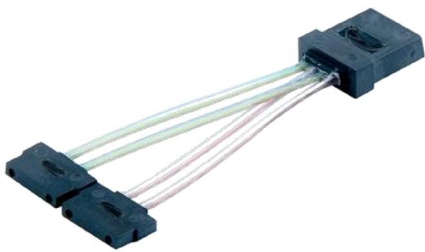

Suitable for single-mode long-reach FR/LR/ZR series 800G/ 1.6T pluggable high-speed optical modules.

Large Channel High-Precision Polarization-Maintaining Optical Interconnection Component

P-6/125DC-PM

Applications:

Suitable for Co-packaged Optics (CPO)

2D Fiber array / M*N FAU

Applications:

Suitable for OCS All-Optical Switch

Multimode Parallel Optical Component Series

MT-2*MT

MT-2*MT

MT - 2* Jumper

MT - 4* Jumper

Applications:

Suitable for multimode short-reach SR4/SR8 series 400G/800G pluggable high-speed optical modules

AOC Active Optical Interconnect Component

MPO-FA FSI

MPO Y Cable

Jumper AOC

MT AOC

Applications:

Suitable for 400G/800G/1.6T Active Optical Cables (AOC) and intra-connection within AI computing centers

SUN CONEC

-Singapore & Malaysia-

Sale and Service

"Integrity in Sales, Excellence in Service."