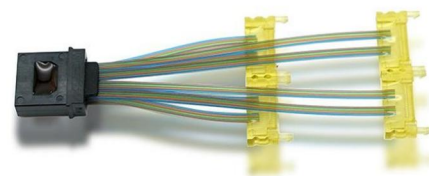

Suitable for single-mode long-reach FR/LR/ZR series 800G/ 1.6T pluggable high-speed optical modules.

Large Channel High-Precision Polarization-Maintaining Optical Interconnection Component

P-6/125DC-PM

Applications:

Suitable for Co-packaged Optics (CPO)

2D Fiber array / M*N FAU

Applications:

Suitable for OCS All-Optical Switch

Multimode Parallel Optical Component Series

MT-2*MT

MT-2*MT

MT - 2* Jumper

MT - 4* Jumper

Applications:

Suitable for multimode short-reach SR4/SR8 series 400G/800G pluggable high-speed optical modules

AOC Active Optical Interconnect Component

MPO-FA FSI

MPO Y Cable

Jumper AOC

MT AOC

Applications:

Suitable for 400G/800G/1.6T Active Optical Cables (AOC) and intra-connection within AI computing centers

SUN CONEC

-Singapore & Malaysia-

Sale and Service

"Integrity in Sales, Excellence in Service."