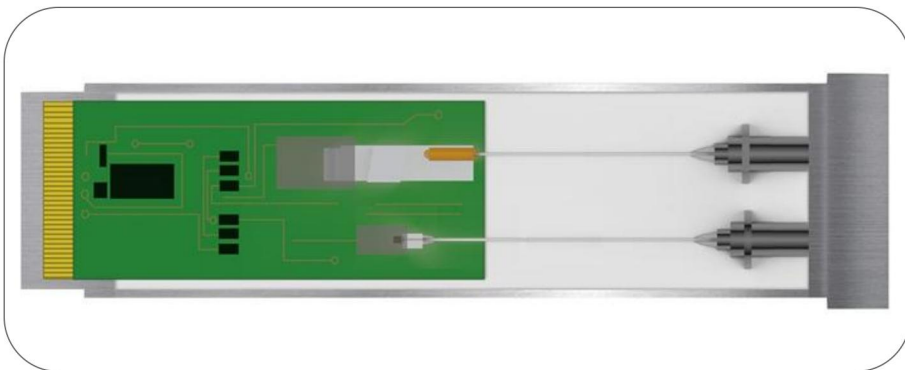

Single Mode Parallel Optical Component Series

MT-4*FA

MT-2*FA FSI

MT -3*FA FSI

48F MT-4FAU

Applications:

Suitable for single-mode medium-to-long reach DR4/DR8 series 800G/1.6T pluggable high-speed optical modules.

FA (TX) + FSI / FA (RX) + Lens

Applications:

Suitable for single-mode medium-to-long reach DR4/DR8 series 800G/1.6T silicon photonics high-speed optical modules.

Z-block Optical Engine Product

Applications:

Suitable for single-mode long-reach FR/LR/ZR series 800G/ 1.6T pluggable high-speed optical modules.

Large Channel High-Precision Polarization-Maintaining Optical Interconnection Component

P-6/125DC-PM

Applications: