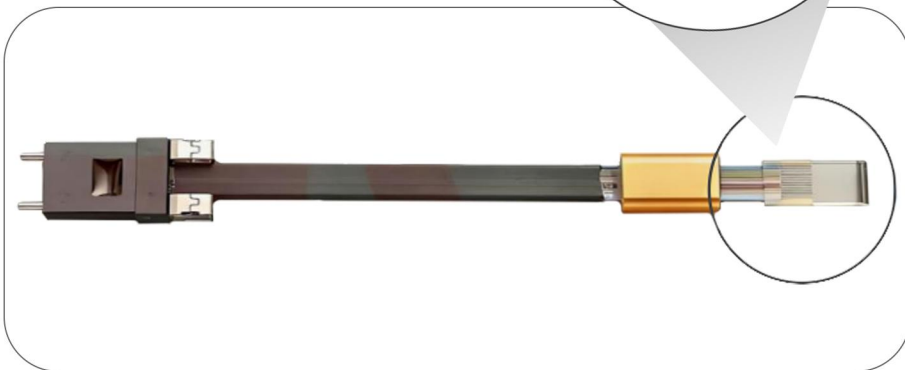

Suitable for single-mode long-reach FR/LR/ZR series 800G/ 1.6T pluggable high-speed optical modules.

Large Channel High-Precision Polarization-Maintaining Optical Interconnection Component

P-6/125DC-PM

Applications:

Suitable for Co-packaged Optics (CPO)

2D Fiber array / M*N FAU

Applications:

Suitable for OCS All-Optical Switch

Multimode Parallel Optical Component Series

MT-2*MT

MT-2*MT

MT - 2* Jumper

MT - 4* Jumper

Applications:

Suitable for multimode short-reach SR4/SR8 series 400G/800G pluggable high-speed optical modules

AOC Active Optical Interconnect Component

MPO-FA FSI

MPO Y Cable

Jumper AOC

MT AOC

Applications:

Suitable for 400G/800G/1.6T Active Optical Cables (AOC) and intra-connection within AI computing centers

SUN CONEC

-Singapore & Malaysia-

Sale and Service

"Integrity in Sales, Excellence in Service."